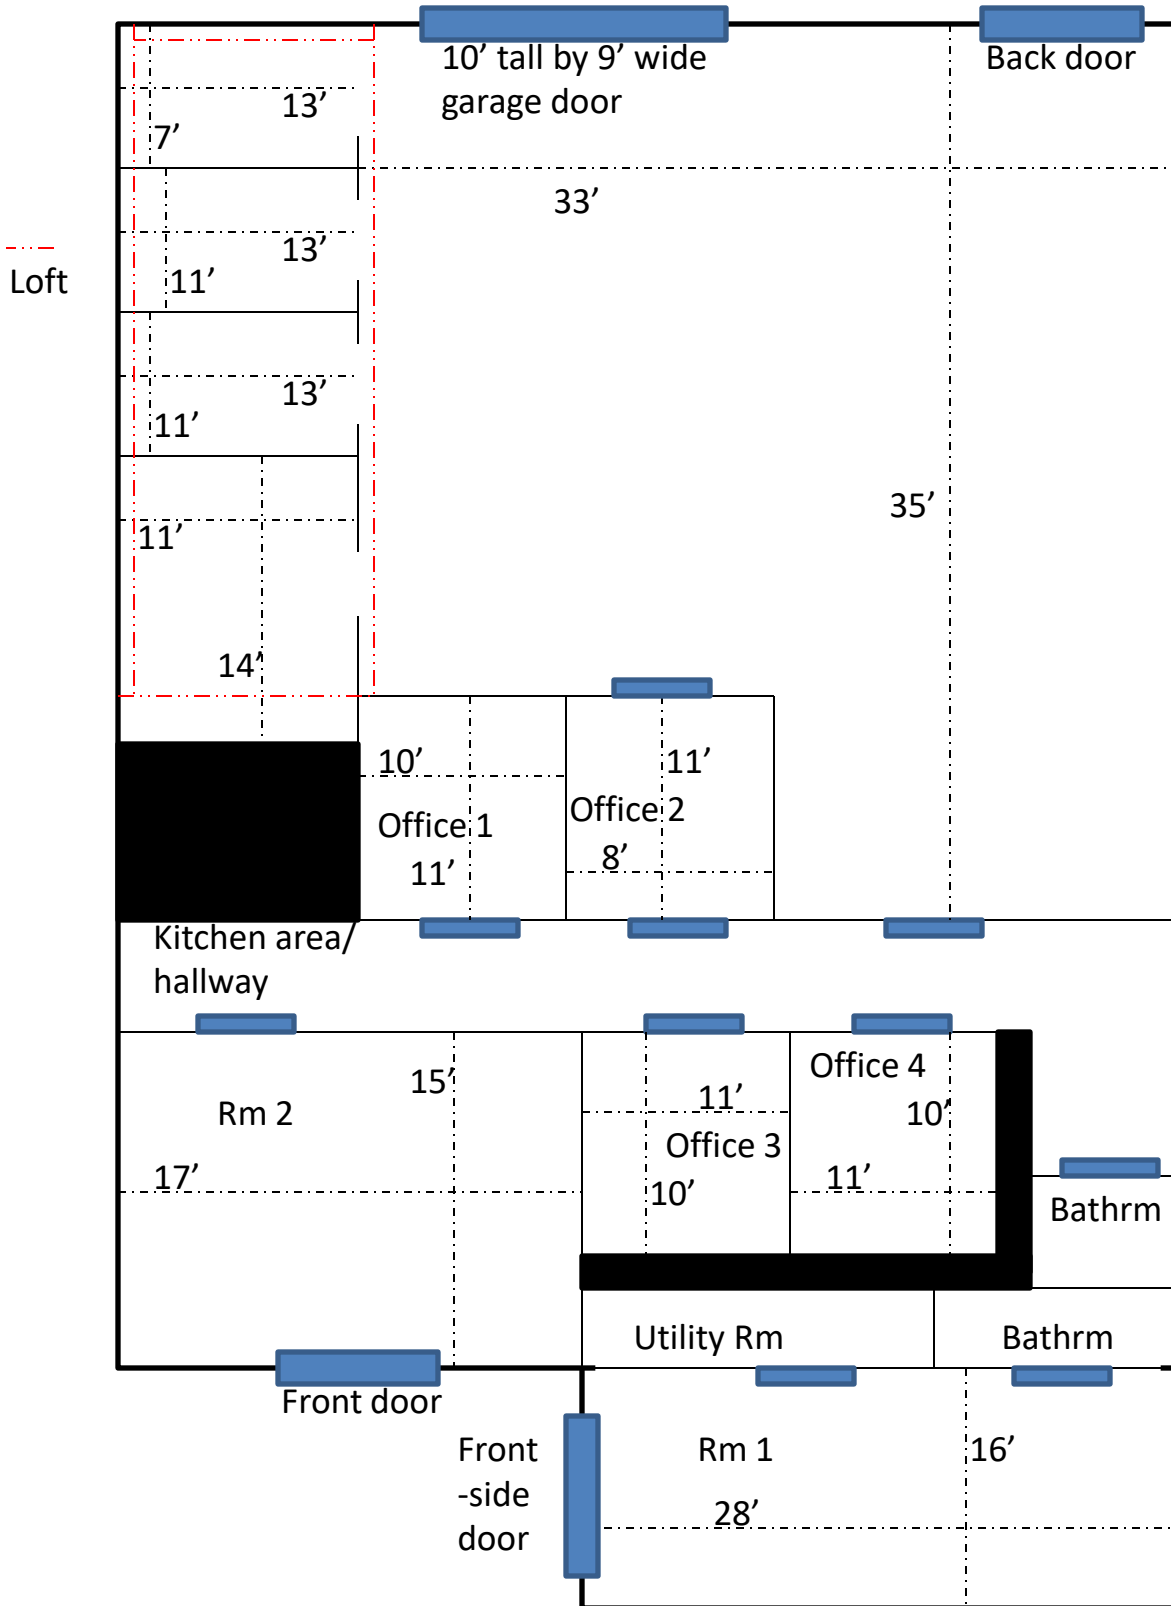

FLOOR PLAN

of 2524 E Pontiac St. Fort Wayne, IN. 46803

E. Pontiac Street