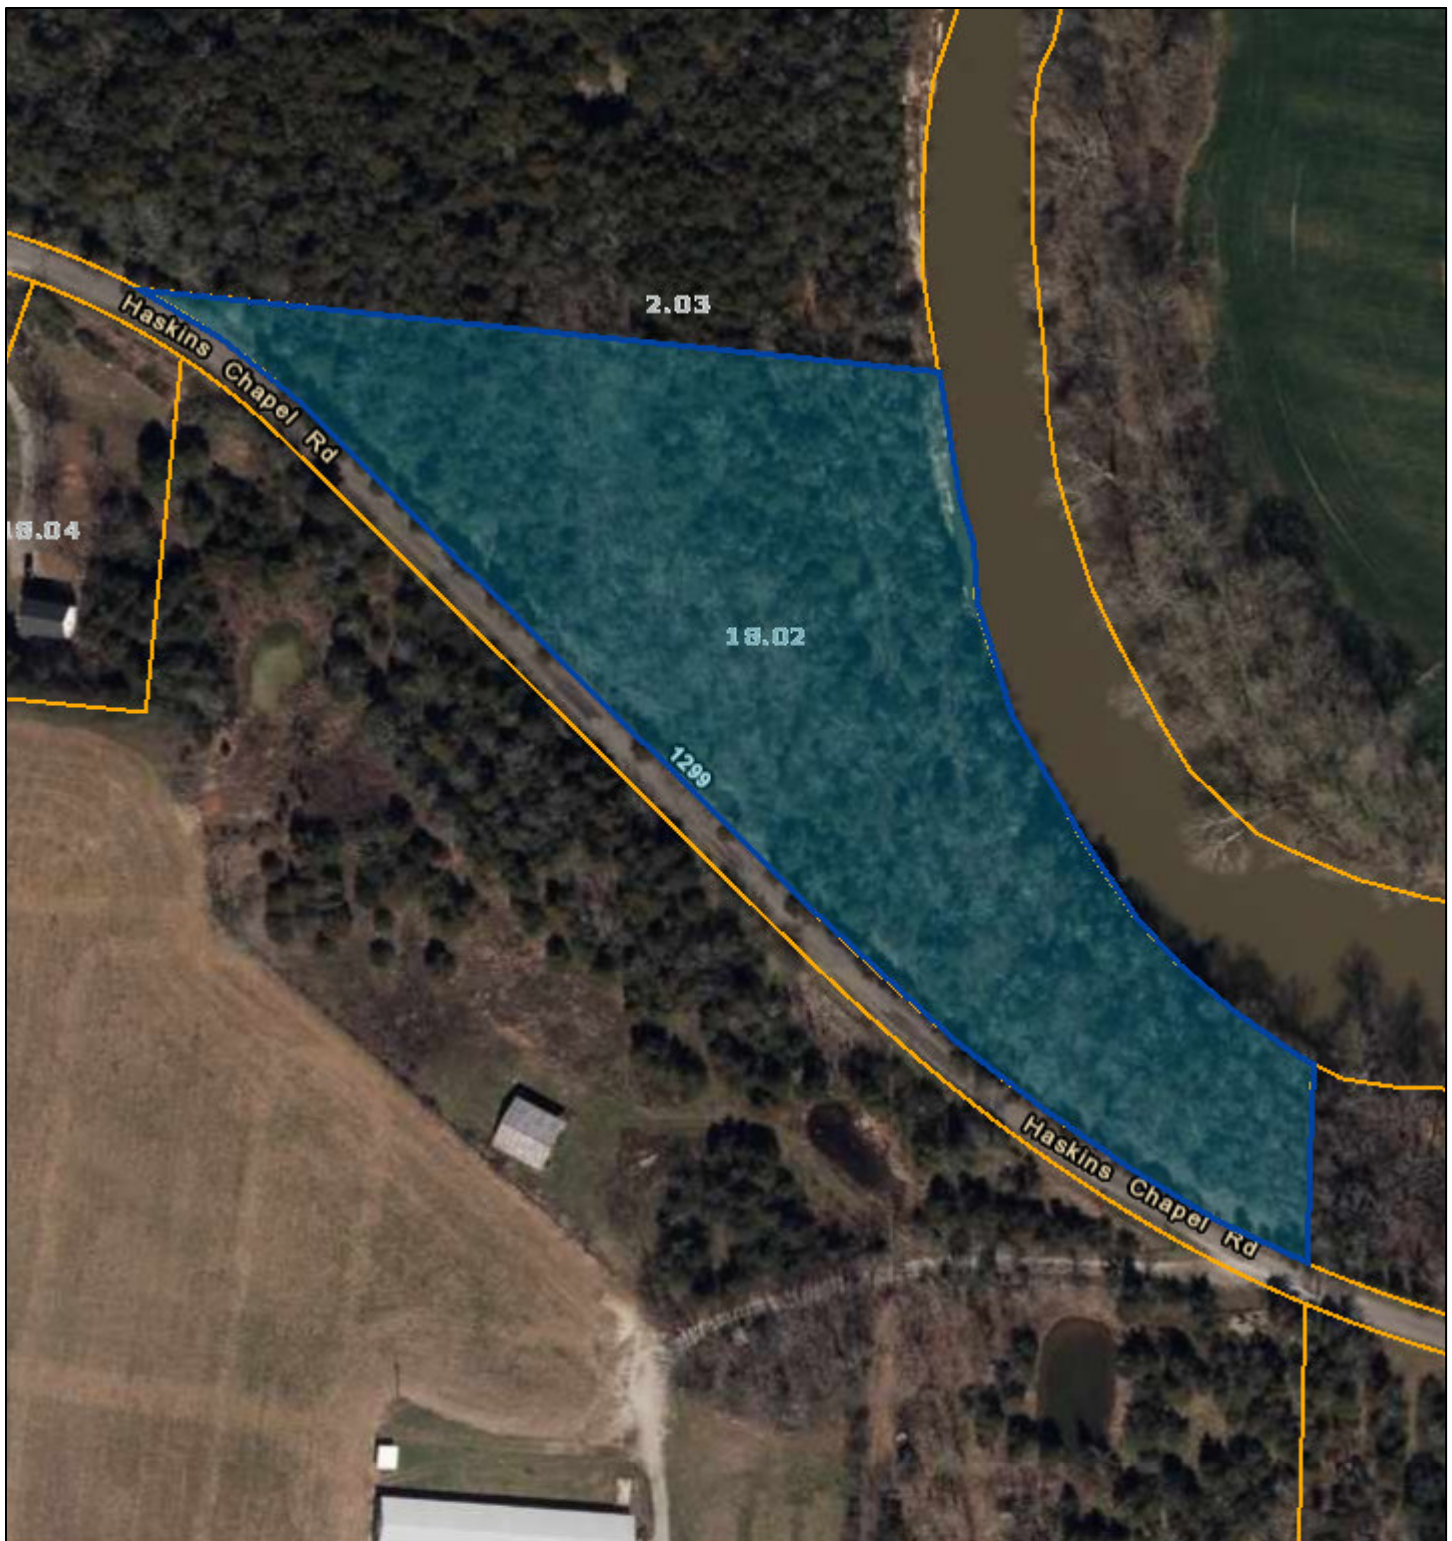

Bedford County - Parcel: 063 018.02

Date: February 25, 2021
County: Bedford
Owner: ANDERSON DEBORAH ANN ET AL
Address: HASKINS CHAPEL RD
Parcel Number: 063 018.02
Deeded Acreage: 7.13
Calculated Acreage: 0
Date of Imagery: 2017

Esri, HERE, Garmin, (c) OpenStreetMap contributors
TN Comptroller - OLG
TDOT
State of Tennessee, Comptroller of the Treasury, Office of Local Government
(OLG)

The property lines are compiled from information maintained by your local county Assessor's office but are not conclusive evidence of property ownership in any court of law.