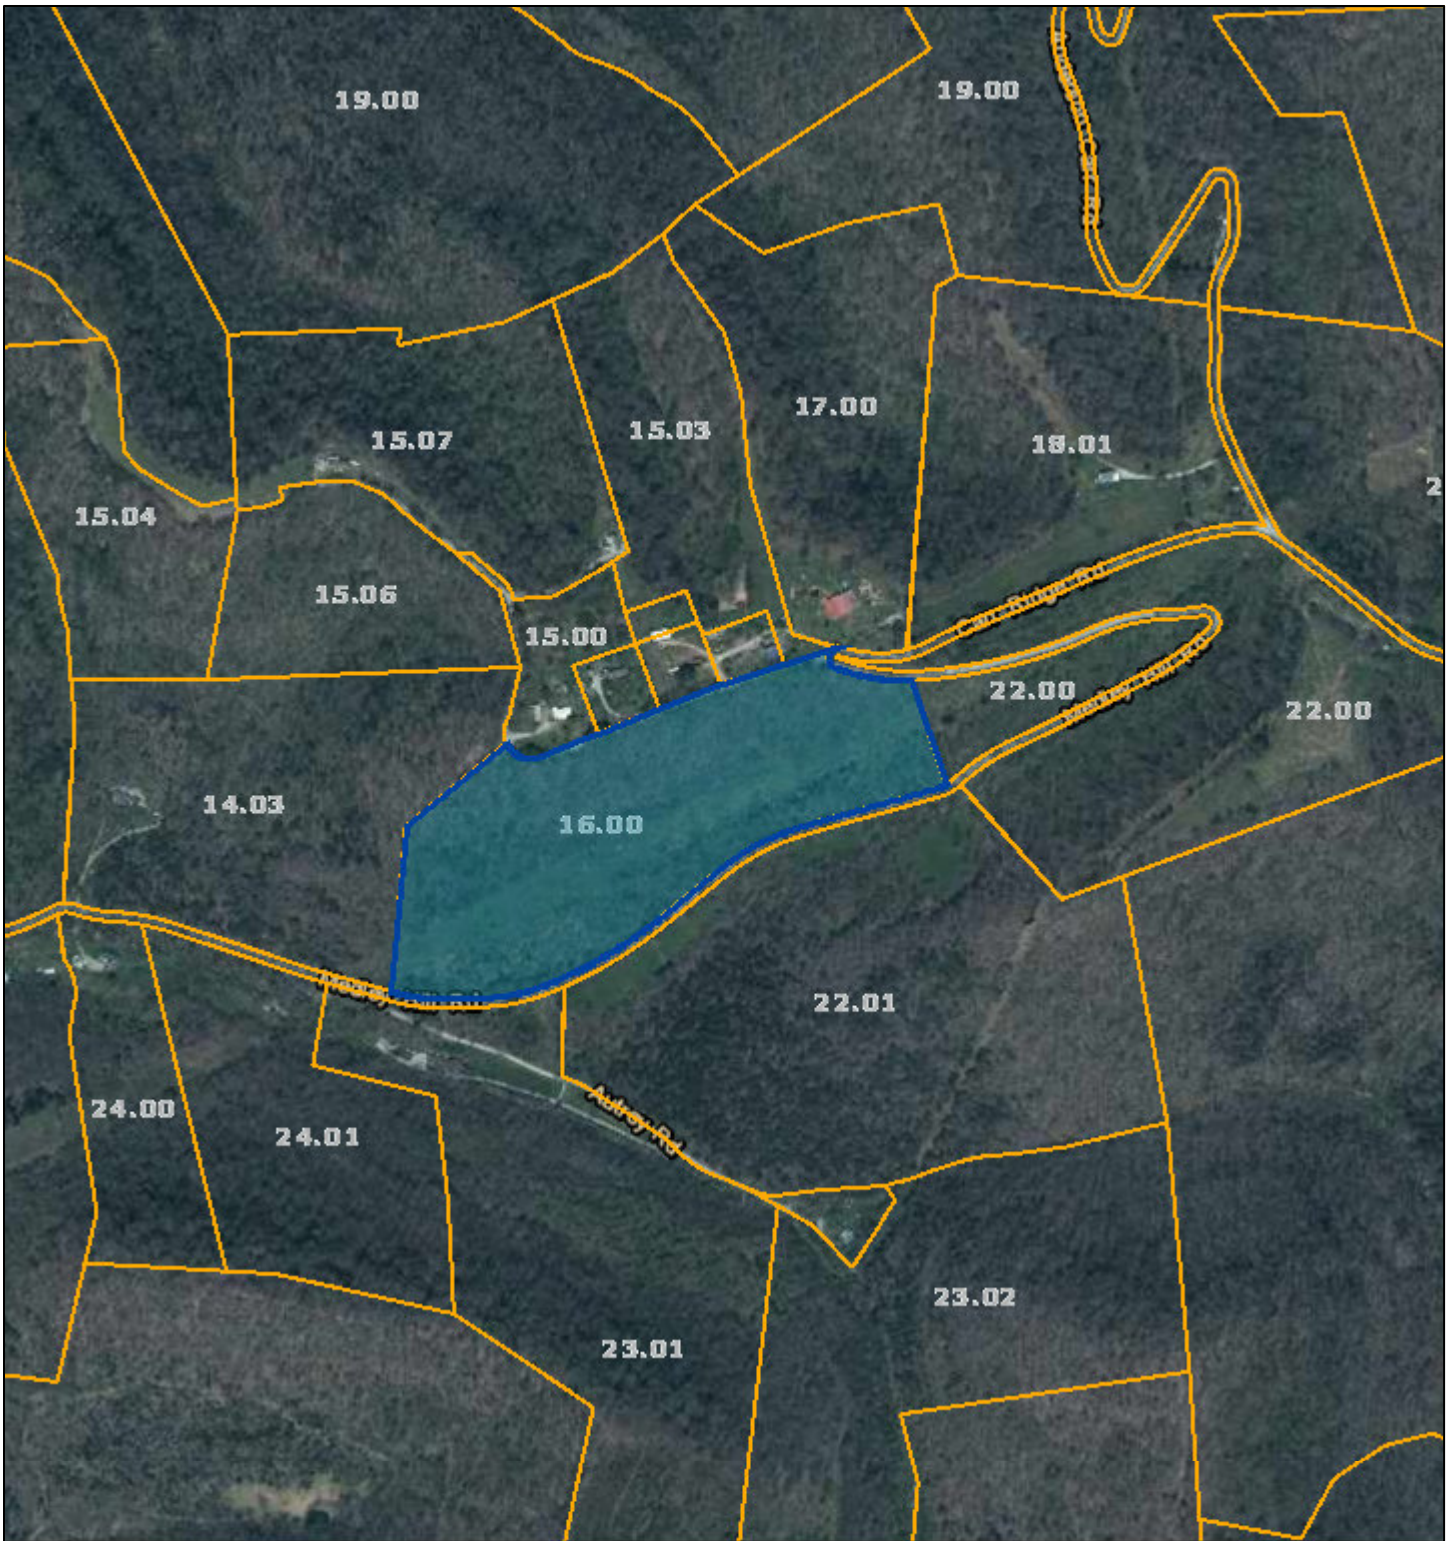

Putnam County - Parcel: 061 016.00

Date: March 3, 2021
County: Putnam
Owner: ANDERSON DEBORAH ANN
Address: MEDLEY HILL RD
Parcel Number: 061 016.00
Deeded Acreage: 0
Calculated Acreage: 0
Date of Imagery: 2018

Esri, HERE, Garmin, (c) OpenStreetMap contributors
TN Comptroller - OLG
TDOT
State of Tennessee, Comptroller of the Treasury, Office of Local Government
(OLG)

The property lines are compiled from information maintained by your local county Assessor's office but are not conclusive evidence of property ownership in any court of law.