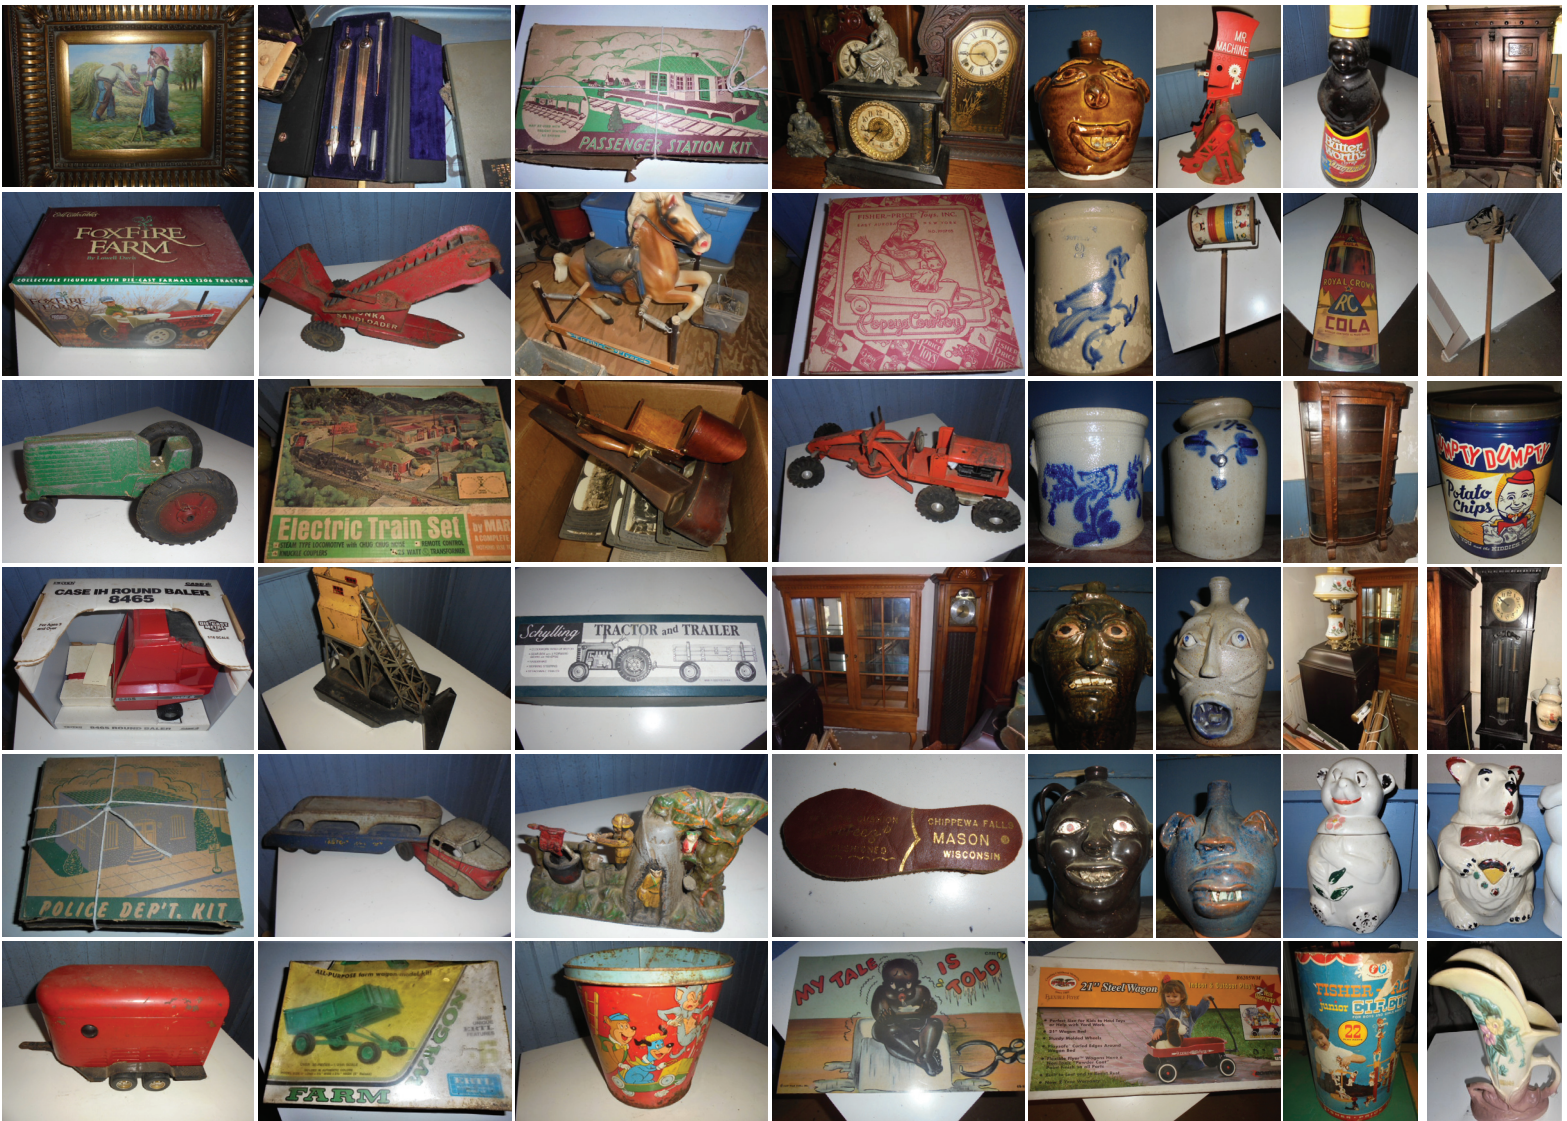

Absolute Estate Auction "plus others" P/P of the Late James Relmon Davis "Jimmy"

200 EASTWAY AVE • ELIZABETHTOWN NC 28337

Directions:

From 701 into Elizabethtown turn left onto Meteor Lakes Byway Broad St, go approx. 1 2/10 miles, turn right onto Eastway Ave go approx. 1/10 miles and the sale site will be on your right. Watch for Auction Signs!

SAT. NOVEMBER 6TH @ 10:00AM

**REMEMBER TO CALL BRADLEY'S AUCTIONS FOR YOUR AUCTION NEEDS!!
EVERYONE IS INVITED TO JOIN US FOR A GREAT AUCTION!!!**

SELECTED ITEMS WILL BE LIVE AND ONLINE • WWW.HIBID.COM

Items to Include: Several wildlife mounts, Furniture, Wood working equipment, Roseville pottery, Hull pottery, Approx. 20 Face jugs "Hard of find ", Old toys, Gun safe, Sawmill lumber, Lots of collectible Approx. 35 Firearms