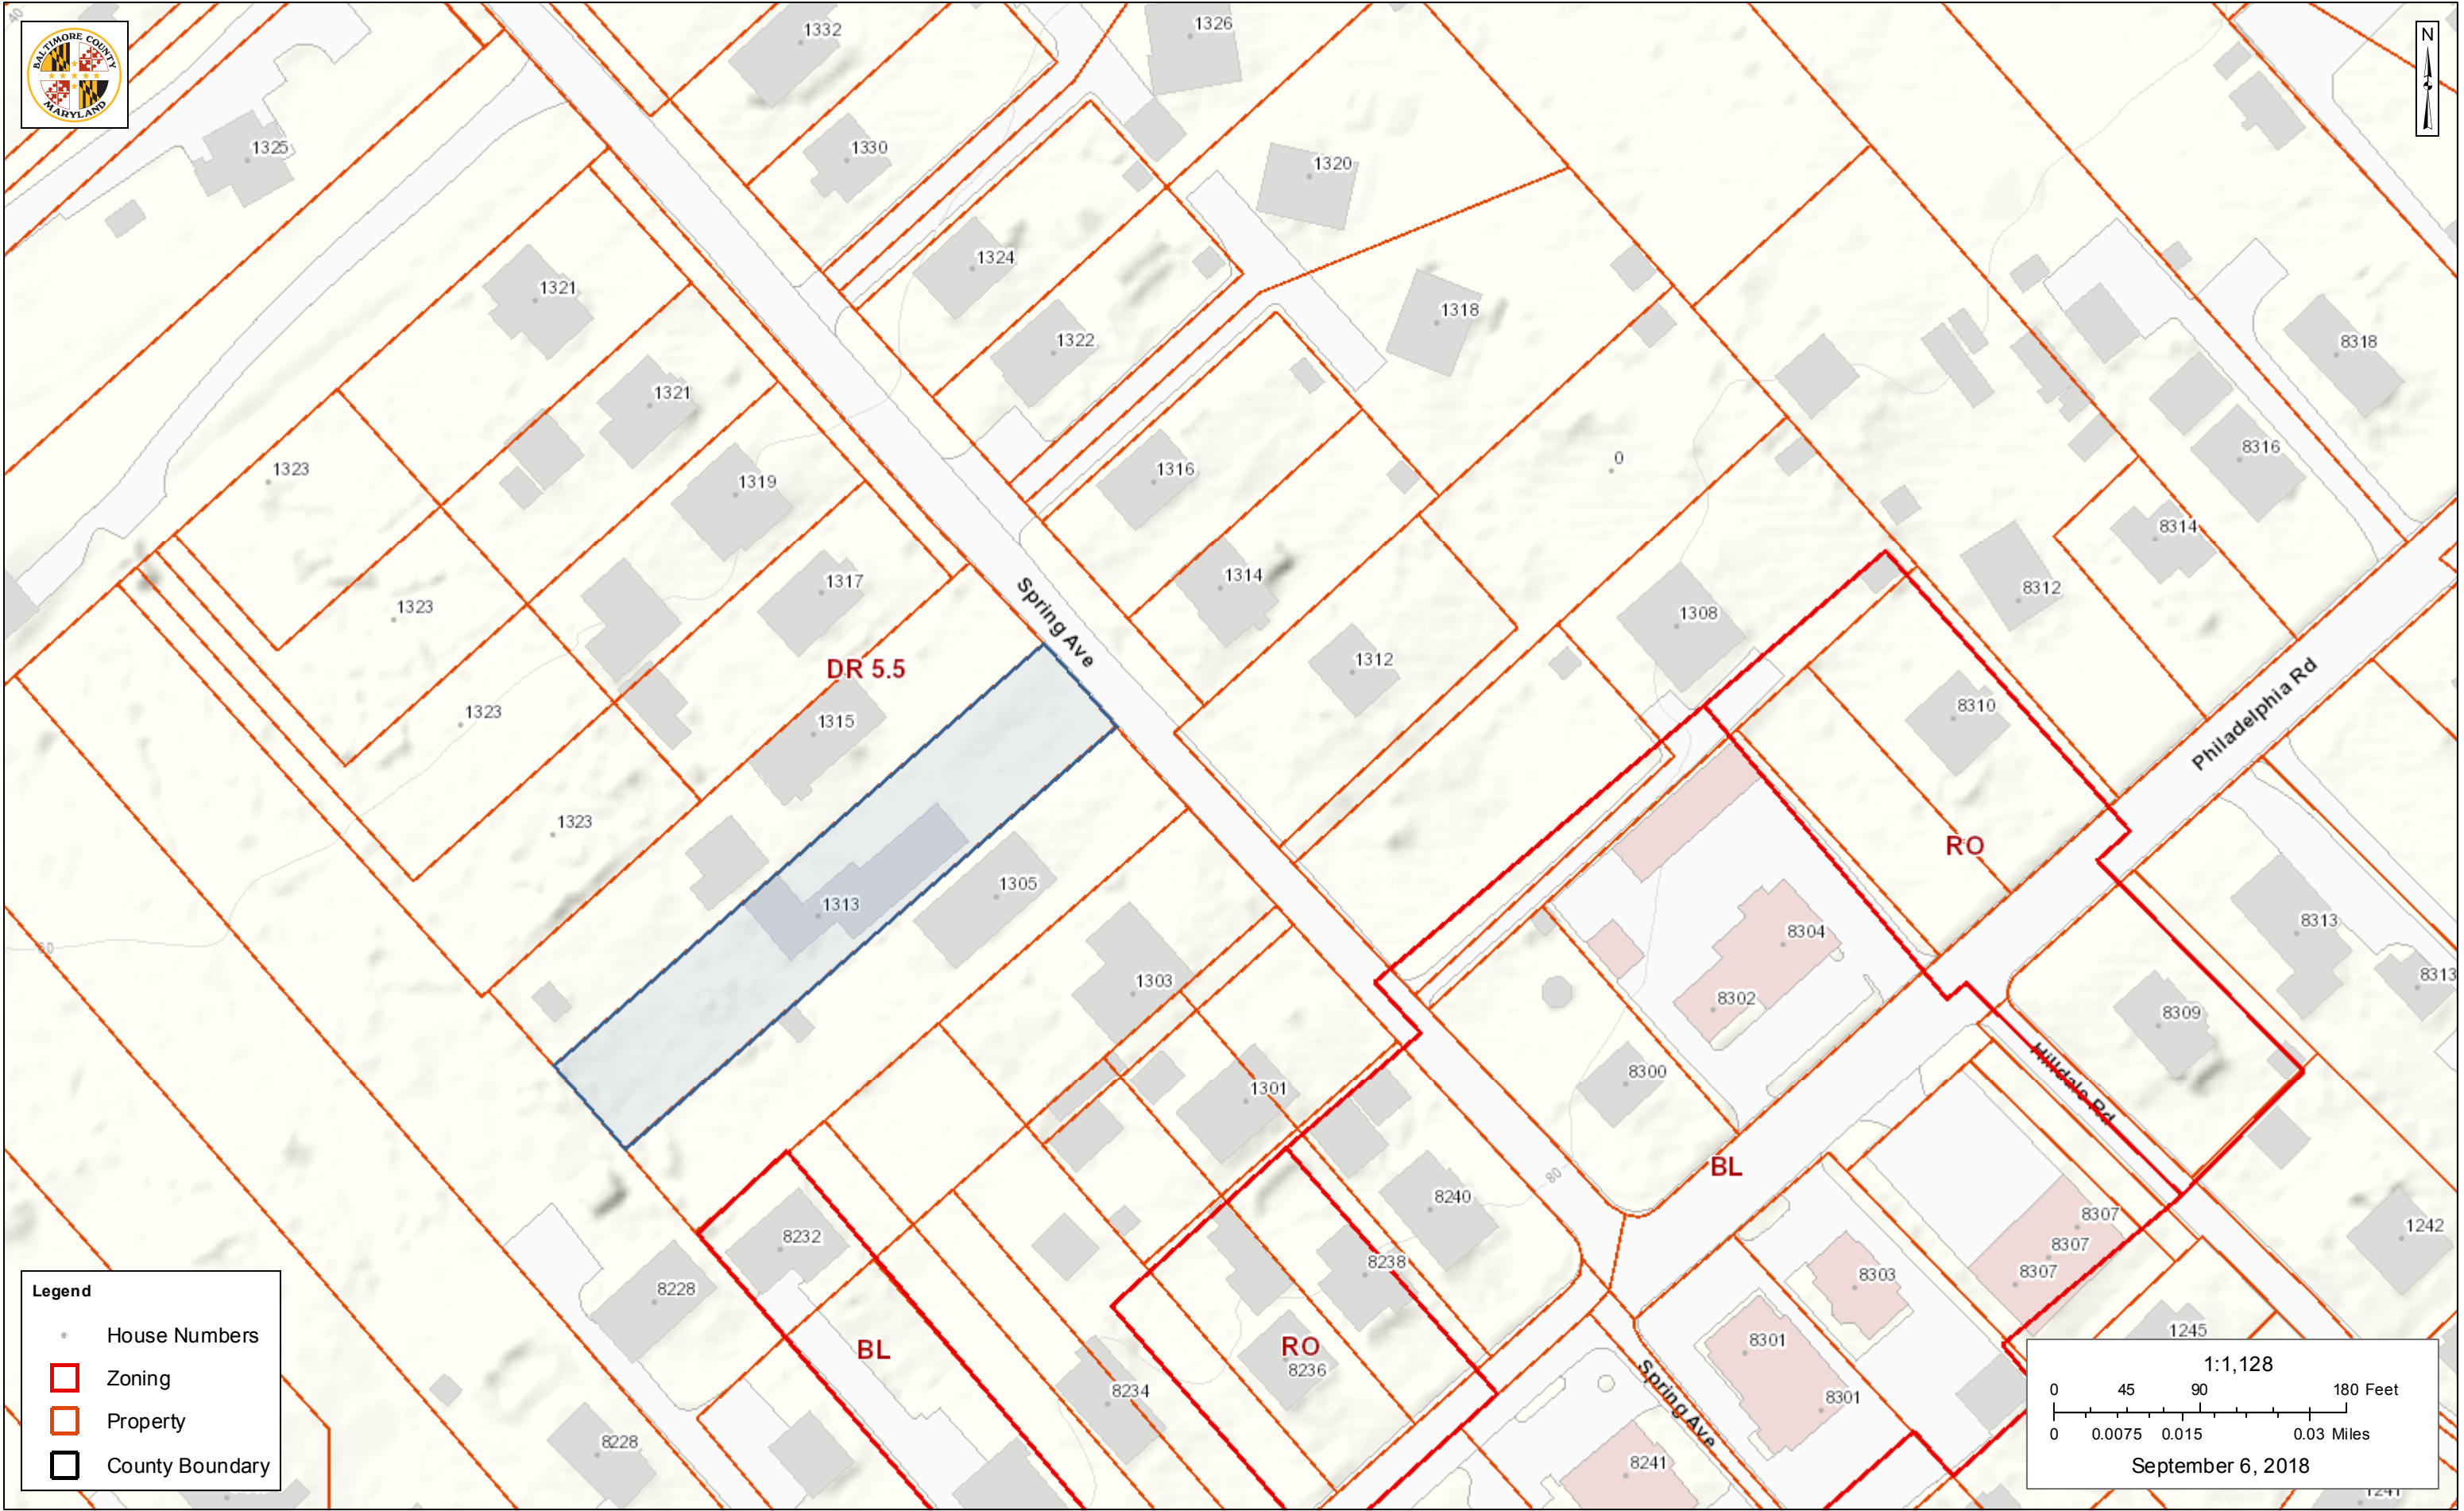

Baltimore County - My Neighborhood

Legend

- House Numbers
- Zoning
- Property
- County Boundary

1:1,128

0 45 90 180 Feet

0 0.0075 0.015 0.03 Miles

September 6, 2018