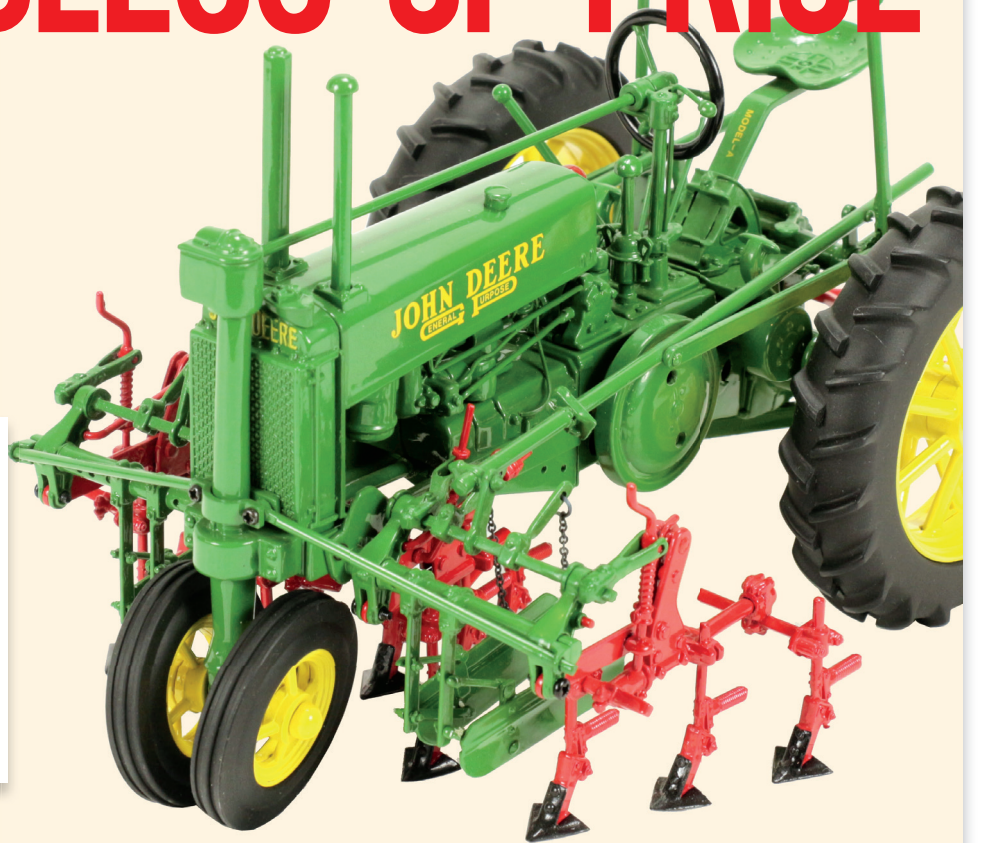

ABSOLUTE TOY TRACTOR/IMPLEMENT AUCTION

SATURDAY, AUGUST 6TH 2016 @ 9:00 A.M.
COURTYARD MARRIOTT HOTEL • 2405 SE CREEKVIEW DR. • ANKENY, IA 50021

1,500+ FARM TOYS SELLS REGARDLESS OF PRICE

Rooms Available @ **515-422-5555**

THIS IS A HUGE, ONE OWNER COLLECTION!

**ONLINE BIDDING
NOW AVAILABLE!**

 **MASSEY FERGUSON**
 **JOHN DEERE**
 **MCCORMICK FARMALL**
 **ALLIS-CHALMERS**
 **INTERNATIONAL HARVESTER**
 **Ford**
 **MINNEAPOLIS-MOLINE**
 **NEW HOLLAND**
 **Case**
 SpecCast, Precision Classic, Ertl & More!