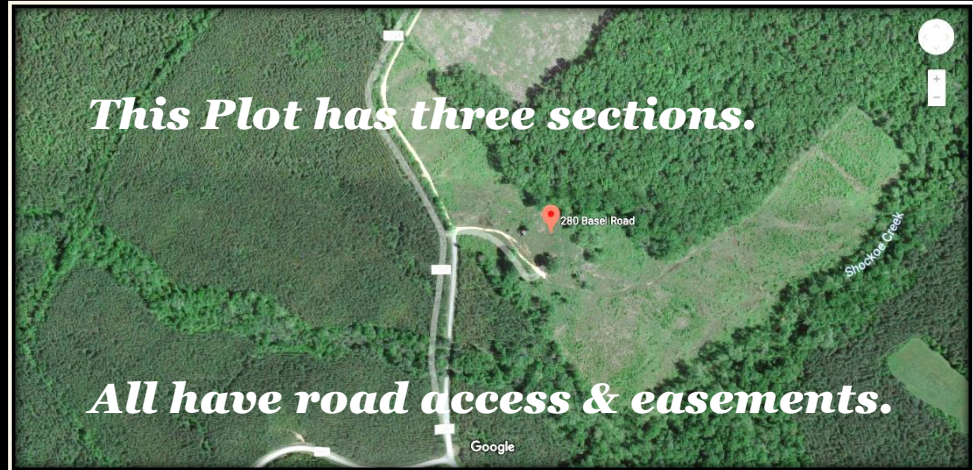

GrayAuctionsCo@aol.com

www.GrayCoServices.com

This Plot has three sections.

All have road access & easements.

Feb 13, 1981 - Land is partitioned and portions are sold to WestVaco

Gray Auctions Co.

14364 Courthouse Rd.
Waverly, Virginia 23890