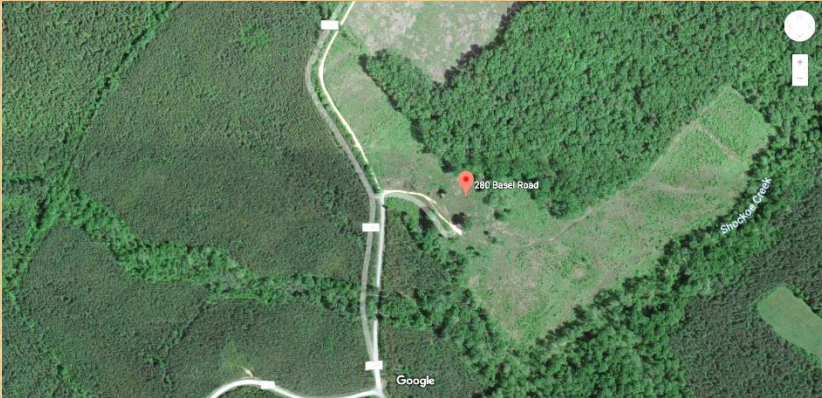

Gray Auctions Co.

14364 Courthouse Rd.
Waverly, Virginia 23890

804-943-3506

www.graycoservices.com

Please visit GrayCoServices.com
for our Terms and Conditions