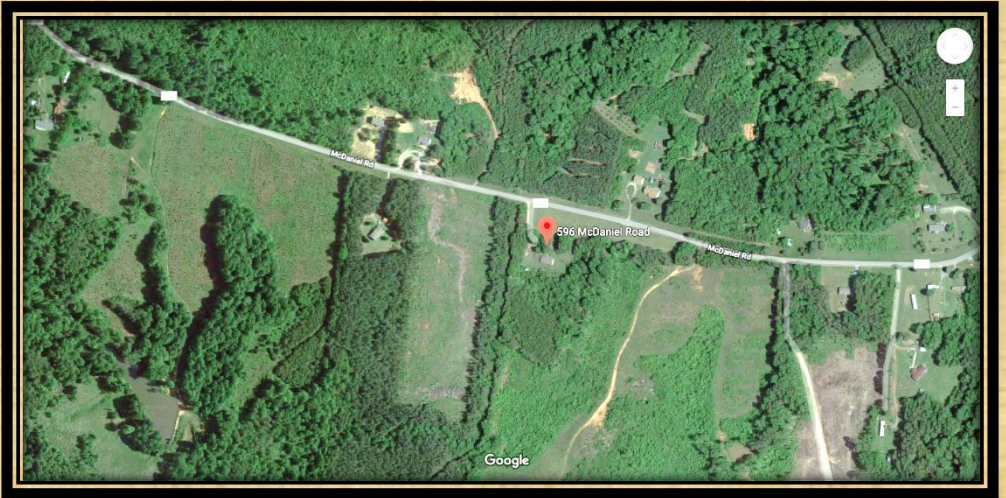

Sat. Dec. 1, 2018

280 Basel Rd. – 10 a.m.

596 McDaniel Rd. – 11 a.m.

Java, VA 24565

VA#1104