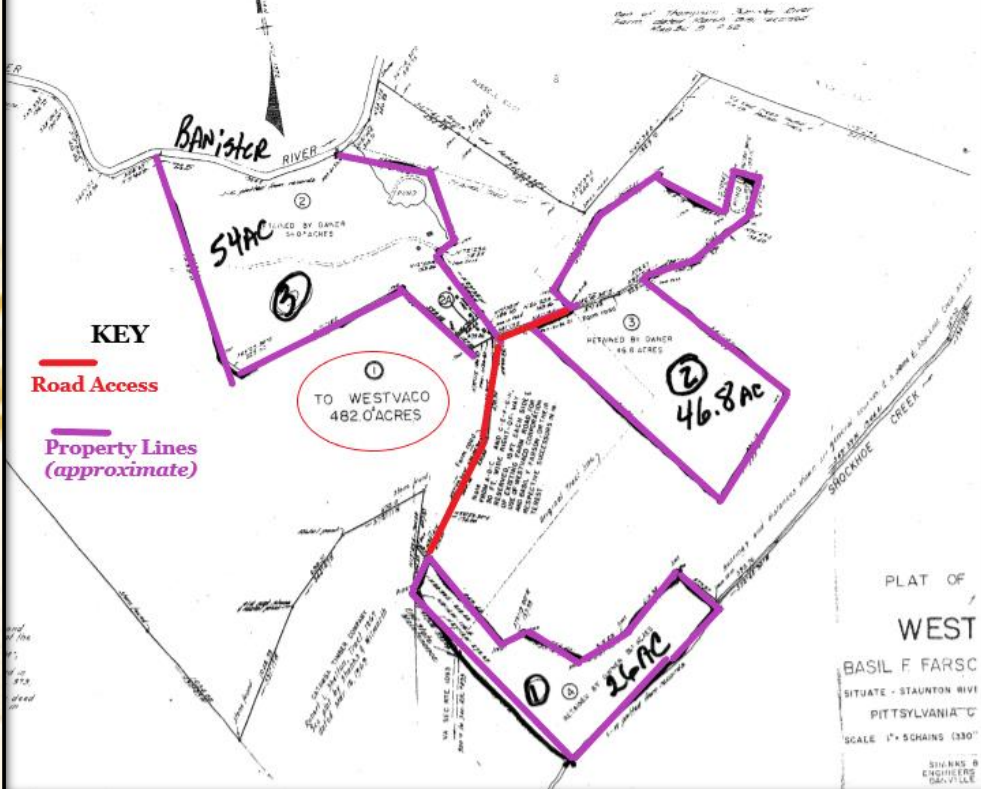

GrayAuctionsCo@aol.com

www.GrayCoServices.com

This Plot has three sections.

All have road access & easements.

Feb 13, 1981 - Land is partitioned and portions are sold to WestVaco

Gray Auctions Co.

14364 Courthouse Rd.
Waverly, Virginia 23890