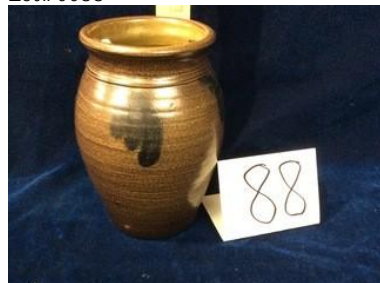

Lot#0085

Unsigned Milk Crock  
Unsigned Milk Crock

Lot#0086

Brown & White Whiskey Jug  
Brown & White Whiskey Jug

Lot#0088

Blue Decorated Lufkin Pottery Seagrove, NC Signed GLT 1996  
Blue Decorated Lufkin Pottery Seagrove, NC Signed GLT 1996