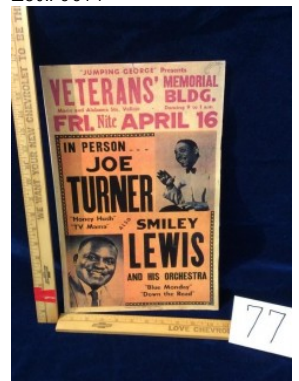

Lot#0075

Hand painted plow points by  
Earnest Sartin  
Hand painted plow points by  
Earnest Sartin

Lot#0076

Advertising Poster for B.B. King  
Advertising Poster for B.B. King

Lot#0077

Advertising Poster for Joe Turner  
and Smiley Lewis  
Advertising Poster for Joe Turner  
and Smiley Lewis

Lot#0078

Walt Disney-Mickey Cell animation featuring 5 poses from "Mr Mouse Takes a Trip" (1940)  
Walt Disney-Mickey Cell animation featuring 5 poses from "Mr Mouse Takes a Trip" (1940) with paperwork and original box