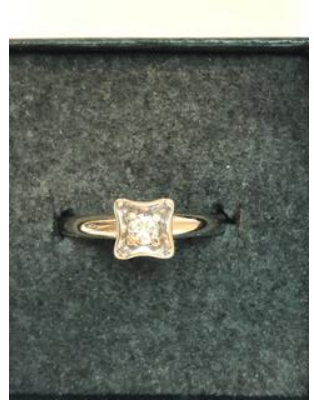

.33ct. ? Round Diamond
Vintage Engagement Ring
14KT Wht. Gold Total wt.
3.0 g - Sz 6?
All details &
measurements are in
photos unless otherwise
noted.

Lot#0212