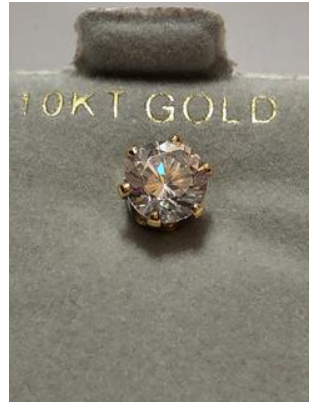

Lot#0024

1g 14K Gold Butterfly Pendant / Charm
All details & measurements are in photos unless otherwise noted.

Lot#0025

2.4g 14K Gold Filled Hoop Earrings
All details & measurements are in photos unless otherwise noted.

Lot#0026

Yellow Gold Hoop Earrings 14k
All details & measurements are in photos unless otherwise noted.

Lot#0027

Yellow Gold 10k Ring with 5 Blue Topaz Stones sz 7?
All details & measurements are in photos unless otherwise noted.

Lot#0028

10k Yel Gold Tie Pin With Cubic Zirconia Stone
All details & measurements are in photos unless otherwise noted.

Lot#0029

10K 5x5 CZ Square Stud Earrings
All details & measurements are in photos unless otherwise noted.