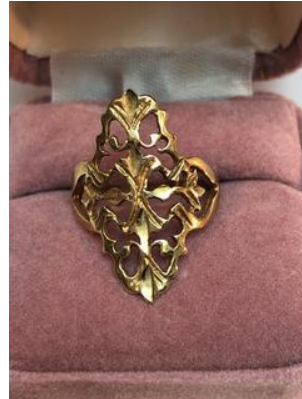

14KT Yellow Gold "RN"
Pendant/Charm Total wt. 0.6 g
All details & measurements are in
photos unless otherwise noted.

18" 14KT Yellow Gold Chain
w/14KT Lg Amethyst Pendant
Total wt. 4.4 g
All details & measurements are in
photos unless otherwise noted.

14KT Yellow Gold Ring/ No stone-
sz 6? 1.5 Total wt.
All details & measurements are in
photos unless otherwise noted.

14KT 2 Tone Yellow Gold
Turkey w/4 Diamond ?
Chips Total wt. 6.7 g
All details &
measurements are in
photos unless otherwise
noted.

18" 14KT Yellow Gold Chain with
Heart Shaped Pendant Emerald &
Diamond Stones? Total wt. 1.5 g
All details & measurements are in
photos unless otherwise noted.

14KT Yellow Gold 18" Chain
w/14KT Yellow Gold Pendant with
CZ Stone Total wt. 1.9 g
All details & measurements are in
photos unless otherwise noted.

14KT Yellow Gold Ring Sz 6.5? W/
Tear Drop CZ Stone Total wt. 1.3
g
All details & measurements are in
photos unless otherwise noted.

14KT Yellow Gold Ring sz
6.5? W/ Marquise CZ
Solitaire Stone Total Wt.
1.5 g
All details &
measurements are in
photos unless otherwise
noted.

Lot#0167

14KT Yellow Gold sz 7? Ring w/
Sapphire & CZ Stones? Total wt.
3.1 g
All details & measurements are in
photos unless otherwise noted.

14KT Yellow Gold Ring Sz 7? with
Sapphire & CZ Stones ? Total wt.
3.0 g
All details & measurements are in
photos unless otherwise noted.

10KT Yellow Gold Ring sz 6? Total
wt. 2.2 g
All details & measurements are in
photos unless otherwise noted.

10KT Yellow Gold Ring Sz
7? With Pink
Sapphire/Topaz? Total wt.
4.5g
All details &
measurements are in
photos unless otherwise
noted.