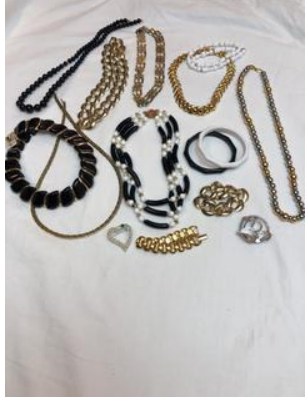

Blue Topaz Marquise Cocktail Ring Sterling Silver sz 7/8? All details & measurements are in photos unless otherwise noted.

Oval Cut-Amethyst Ring - Gold? Size 7/8 Total wt. 1.5 g All details & measurements are in photos unless otherwise noted.

2- Sterling Silver Chains- Diamond Cut Rope 24"/Woven Rope 18" Total wt. 20.0 g All details & measurements are in photos unless otherwise noted.

Misc lot of Costume Jewelry - 24 pcs All details & measurements are in photos unless otherwise noted.

Lot#0221

15pcs Misc Lot of Costume Jewelry All details & measurements are in photos unless otherwise noted.