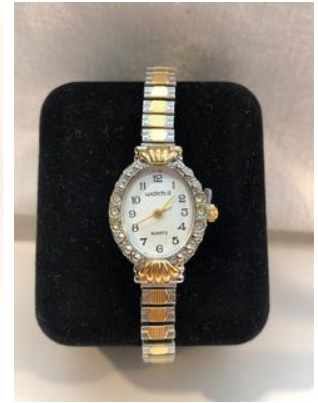

Lot#0064

Ladies Bracelet Style Watch - "Watch-it" Quartz w/CZ accent a stones Around Face of Watch-Silver/Gold Tri-Colored
All details & measurements are in photos unless otherwise noted.