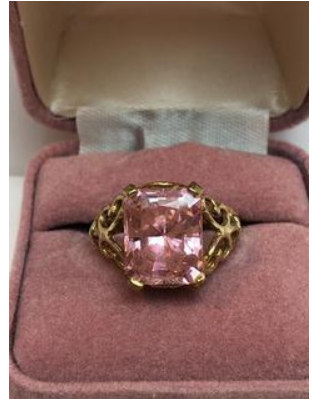

Lot#0165

Lot#0166

Lot#0167

Lot#0168

14KT Yellow Gold sz 7? Ring w/
Sapphire & CZ Stones? Total wt.
3.1 g
All details & measurements are in
photos unless otherwise noted.

14KT Yellow Gold Ring Sz 7? with
Sapphire & CZ Stones ? Total wt.
3.0 g
All details & measurements are in
photos unless otherwise noted.