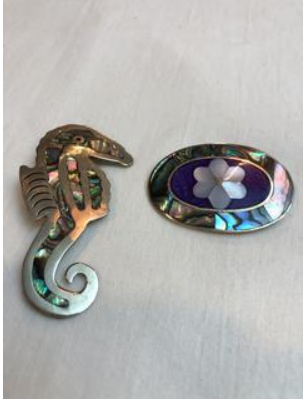

Sterling Silver Lot Total Weight 77g
All details & measurements are in photos unless otherwise noted.

Sterling Silver Italy 20" Chain with Pendant Total Weight 13g
All details & measurements are in photos unless otherwise noted.

Sterling Silver Lot Total Weight 31g
All details & measurements are in photos unless otherwise noted.

Misc Lot of Costume Jewelry- 24 PCs.
All details & measurements are in photos unless otherwise noted.

Lot#0241

2- Alpaca Mexico Sterling Silver Brooches
All details & measurements are in photos unless otherwise noted.