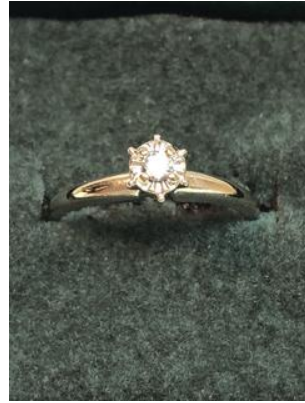

Sm Round Diamond Vintage
Engagement Ring Sz. 6/7? Total
wt. 2.3 g
All details & measurements are in
photos unless otherwise noted.

Lot#0215