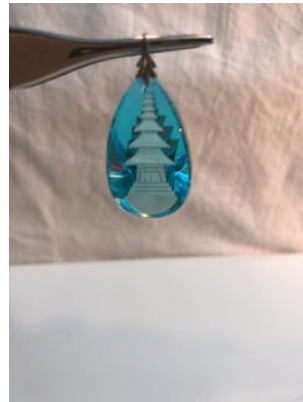

Blue Plastic Pendant with Temple Illusion All details & measurements are in photos unless otherwise noted.

Lot#0135