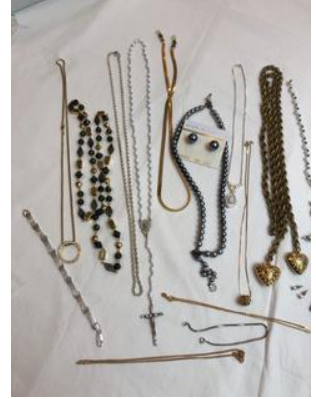

Lot#0221

15pcs Misc Lot of Costume Jewelry All details & measurements are in photos unless otherwise noted.

Lot#0222

Misc lot of Costume Jewelry- 34pcs. All details & measurements are in photos unless otherwise noted.

Lot#0223

24 PCs. Misc. Lot of Costume Jewelry All details & measurements are in photos unless otherwise noted.

Lot#0224

Misc lot of Costume Jewelry- 24 PCS All details & measurements are in photos unless otherwise noted.