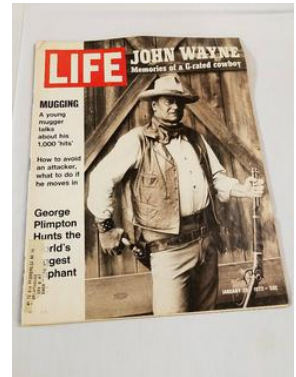

Lot#0103

John Wayne - Life Magazine January 28th 1972 All details & measurements are in photos unless otherwise noted.