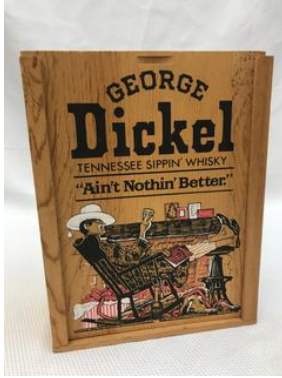

Lot#0387

Wooden George Dickel Whisky Box 9"W x 11.75"H x 4.75"D
All details & measurements are in photos unless otherwise noted.

Lot#0388

Coca-Cola Bottle - Reidsville NC - 6oz
All details & measurements are in photos unless otherwise noted.