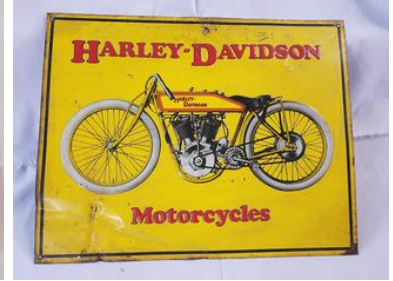

Lot#0006

Vintage Original 1920s "Bohannon's Foot Prints Plug Chewing Tobacco Metal Stamp Sign Old Press Mold. Winston Salem N.C. 12" Square. All details & measurements are in photos unless otherwise noted.

Lot#0007

Vintage Pepsi Drive In Advertising Tray. 16.5"X12" All details & measurements are in photos unless otherwise noted.

Lot#0008

Vintage Harley Davidson Mororcycles Die Stamped Metal Sign 14"X11" All details & measurements are in photos unless otherwise noted.