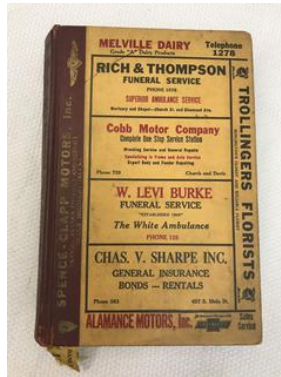

Lot#0404

NC Hill's Burlington City Directory 1937 Phone Book - Hard Cover - Shows some age/wear/tear
All details & measurements are in photos unless otherwise noted.