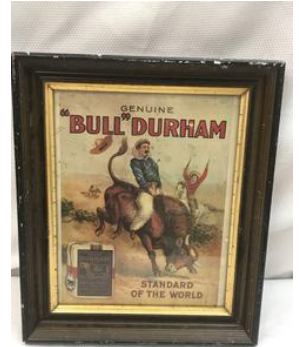

Lot#0301

Lot#0305

Vintage GENUINE "BULL" DURHAM Smoking Tobacco Advertising Framed Print 14 1/4" X 17 1/4"
All details & measurements are in photos unless otherwise noted.